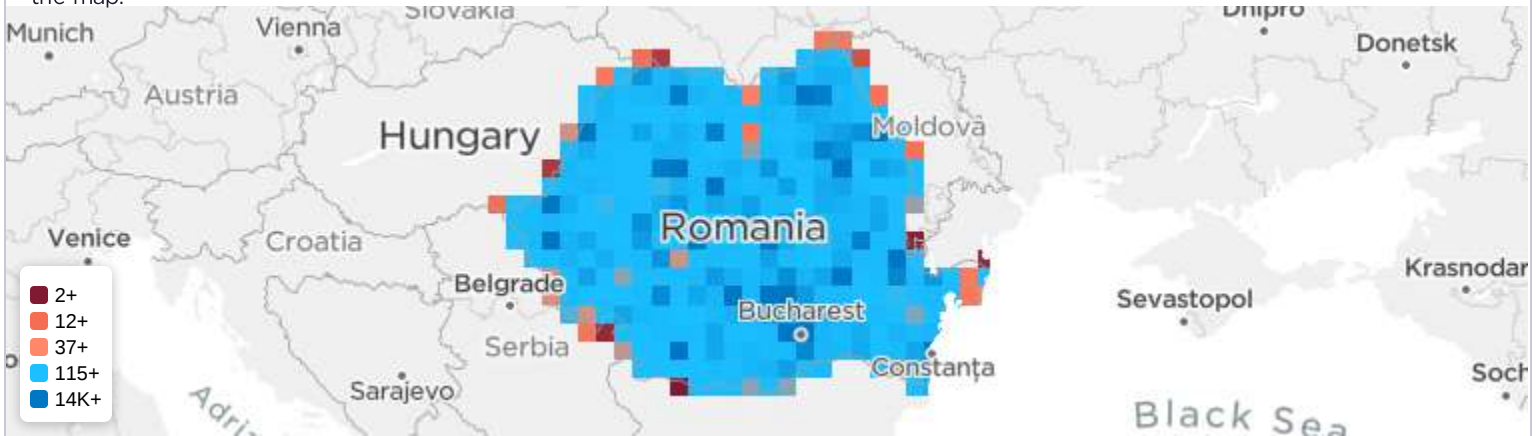

Ookla® compared 2,615,126 user-initiated tests that are taken on various Speedtest applications connected to a fixed network, including tests taken on mobile phones over a Wi-Fi connection. All major provider results from the award period in Romania are represented in the map.