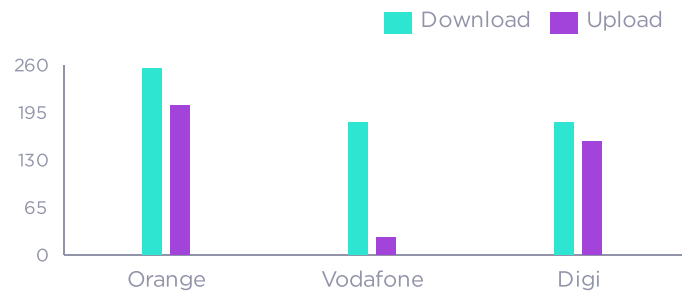

How Speed Score™ Works

When analyzing fastest operators, Ookla solely considers top carriers (all carriers with 3% or more of total test samples in the entire market with results for the full award period). We then determine the fastest carrier using Speed Score for results which incorporates a measure of each provider's download and upload speed to rank network speed performance (80% of the final Speed Score is attributed to download speed and the remaining 20% to upload speed). The Speed Score uses a modified trimean to demonstrate the download and upload speeds that are available across a provider's network. We take speeds from the 10th percentile, 50th percentile (also known as the median), and 90th percentile, and combine them in a weighted average using a 1:8:1 ratio, respectively. We place the most emphasis on the download speeds and median speeds as those represent what most network providers' customers will experience on a day-to-day basis.

	Download Trimean	90th Percentile	50th Percentile	10th Percentile	Upload Trimean	90th Percentile	50th Percentile	10th Percentile
Orange	252.01	729.78	220.22	28.65	198.82	462.65	187.42	26.15
Digi	205.00	718.11	162.91	28.63	188.89	700.43	144.92	29.14
Vodafone	174.17	477.81	155.41	20.67	26.36	65.10	23.92	7.13

County Network Speeds

Cluj County

Provider	Download Mbps	Upload Mbps
Orange	255.12	204.41
Vodafone	181.95	23.96
Digi	181.17	155.28