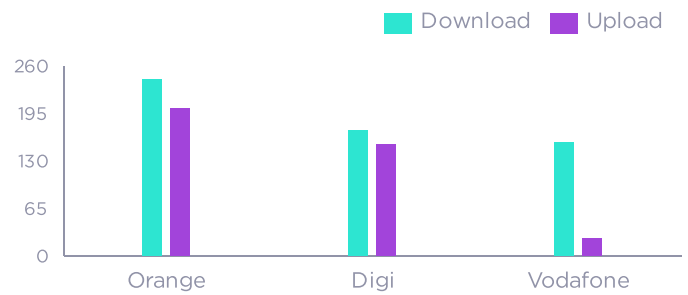

Iași County

Provider	Download Mbps	Upload Mbps
Orange	241.28	201.89
Digi	172.04	152.32
Vodafone	154.96	23.89