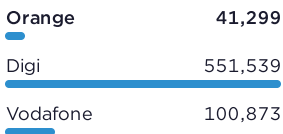

Market Statistics

User Count

770,623