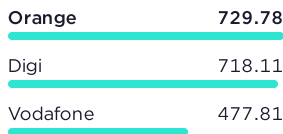

Market Statistics

User Count

770,623

Top Download Speed

650.80 Mbps

Top Upload Speed

607.51 Mbps

Median Latency